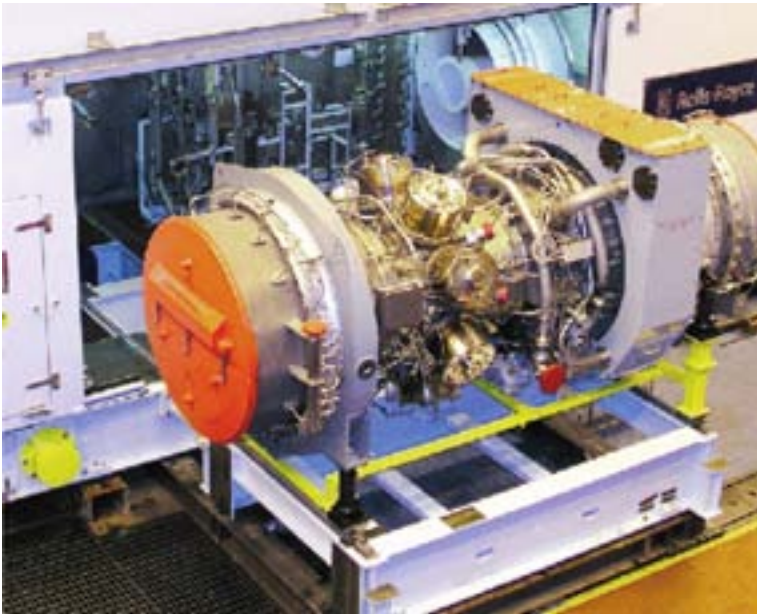

SULZER 16 ZAV 40 S

Item: 4002
Year: 1996
Manufacturer: SULZER
Model: 16ZAV40
KW: 11520
HZ: 50
Voltage: 11000
RPM: 500
Hours: 85,000
Price: Call

**DETAILS: PRICE IS PER UNIT 4
UNITS AVAILABLE**

60MW GE Frame 70001 B Gas Turbine Package

Item: 1131
Year: -
Manufacturer: General Electric
Model: Frame7001B
KW: 60,000
HZ: 60/ 50
Voltage: 13800
RPM:
Hours: 0 Since Major overhaul
Price: 13.2 MM

CALL NOW (786) 287 3830

DETAILS: PRICE IS PER UNIT. SEE FULL SPECIFICATIONS ON ITEM 1131
Brand New 58 MW Rolls Royce 60 Trent Gas turbine Package

Item number 1033

Manufacturer: Rolls Royce

Model: Trent 60

KW 58000

HZ: 60

Voltage: 13800

RPM: 3600

Hours: 0

CALL NOW (786) 287 3830

Brand New CUMMINS 180 KW

Item number 2607
Year: 2007
Manufacturer: Cummins
Model: KDCG180S1
KW 180
HZ: 60
Voltage: 220/ 440
RPM: 1800
Hours: 0 since new
Price: Call for Price

**DETAILS: PRICE IS PER UNIT. BRAND NEW 180KW CUMMINS DIESEL GENERATOR
IN STOCK MIAMI, FL USA!!**