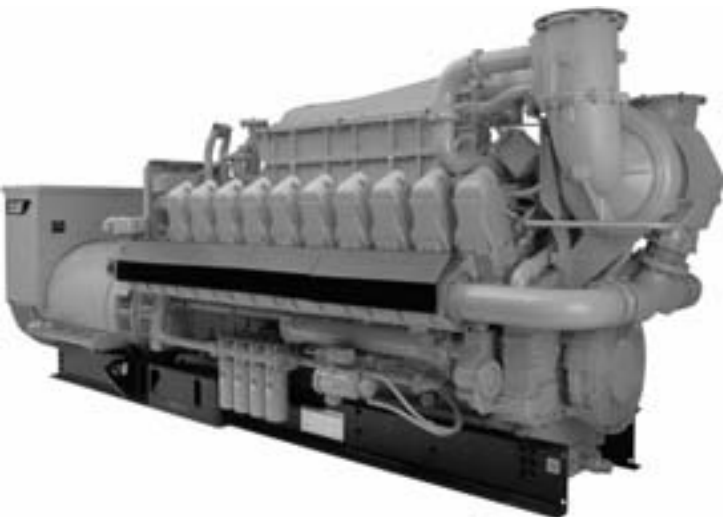

CATERPILLAR G3520C 2007 1950 KW NATURAL GAS GENERATOR

Item number 2002

Year: 2007

Manufacturer: Caterpillar

Model: 3520C

KW 1950

HZ: 50

Voltage: 400

RPM: 1500

Hours: 0

Price: $575,000.00

DETAILS: PRICE IS PER UNIT 2 UNITS AVAILABLE

CALL NOW (786) 287 3830